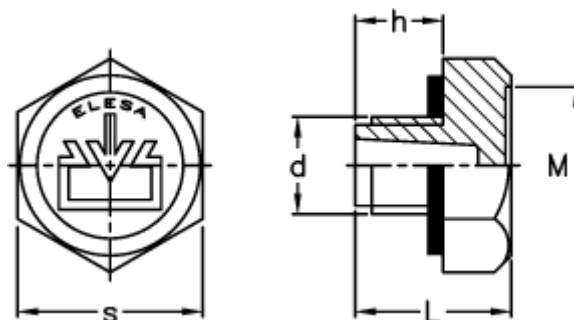

Data Sheet

Article number: 2311059988
Description: E+G Oil Plug
TSD.1 1/2, red

Measures

d	= G 1 1/2
h	= 15
L	= 26
M	= 46.0
s	= 55
Tightening torque N m = 15 to 18	